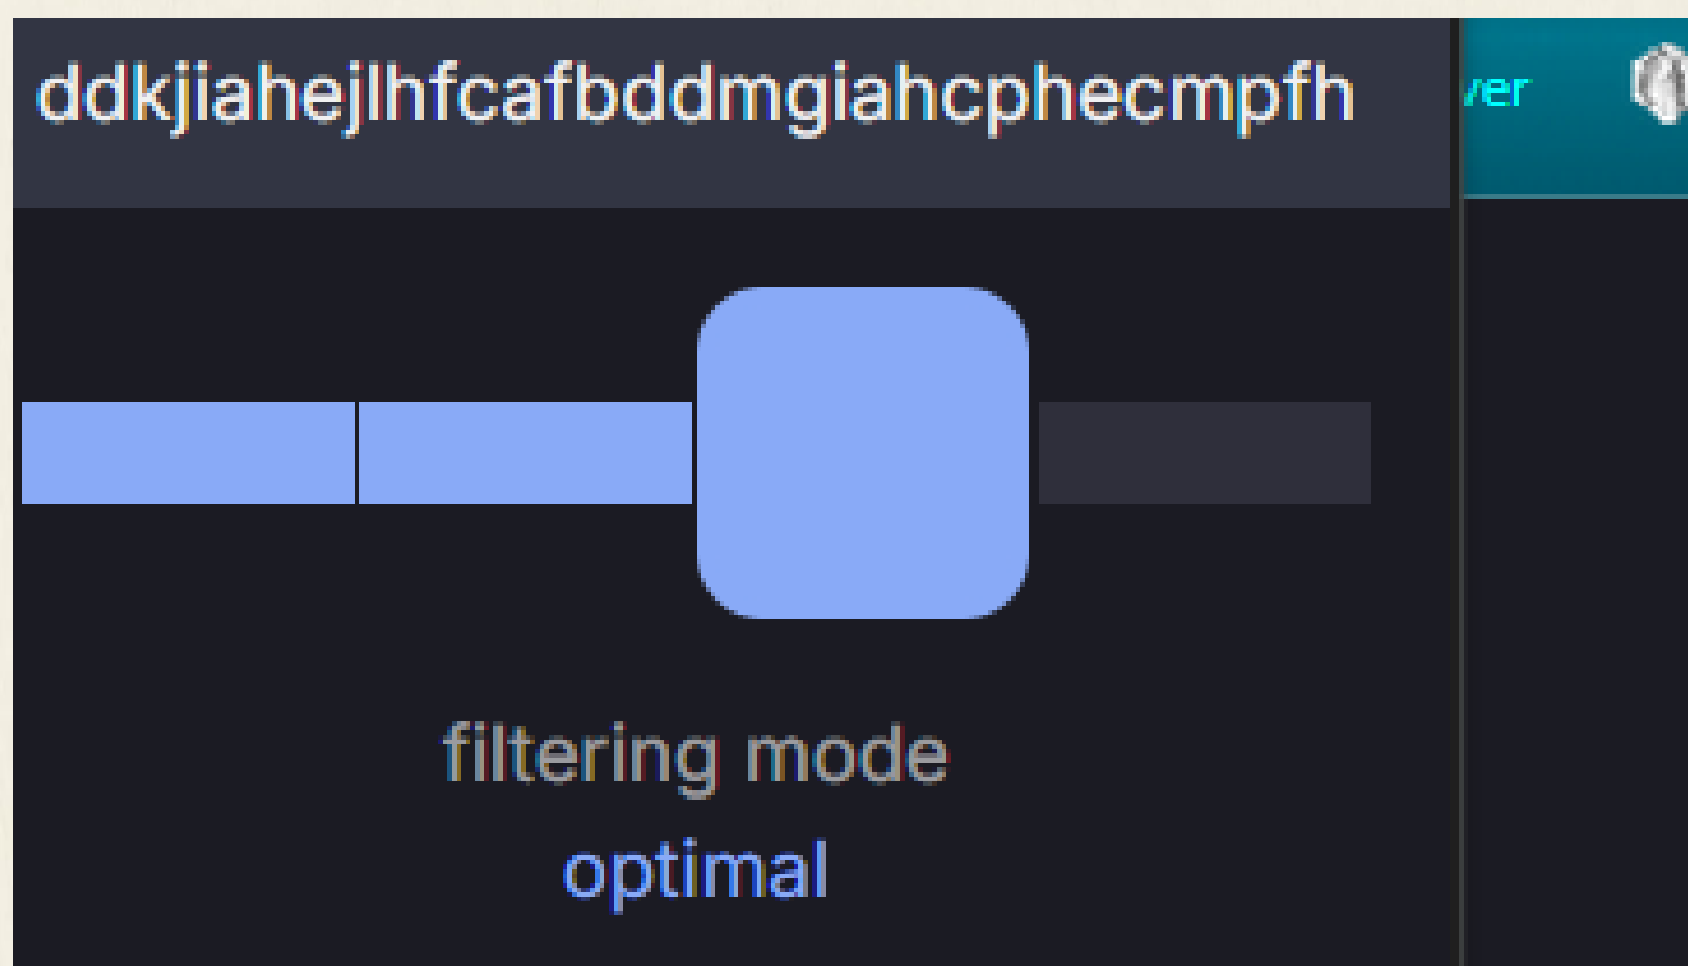

https://chromewebstore.google.com/detail/ublock-origin-lite/ddkjiahejlfhcfabddmgiahcphecmpfh?hl=en-US&utm_source=ext_sidebar

или може да се искористи
пребарувачот во Chrome web store.
Се клика на иконата „Add to
Chrome“:

The image shows two screenshots related to the uBlock Origin Lite extension. The top screenshot is the Chrome Web Store page for the extension, featuring the title 'uBlock Origin Lite', a 4.5-star rating, and an 'Add to Chrome' button. The bottom screenshot is a composite image showing the extension's interface in a browser window and its settings menu. The browser window shows the extension's notification bar with a slider set to 'optimal' filtering mode. The settings menu shows three filtering modes: 'Basic', 'Optimal', and 'Complete', each with a slider and a brief description of its capabilities and permissions.

Тука може да се подеси нивото на филтрирање на
моментално отворената страница.

Во долниот десен агол се влегува во подесувањата:

Behavior

- Automatically reload page when changing filtering mode
- Show the number of blocked requests on the toolbar icon